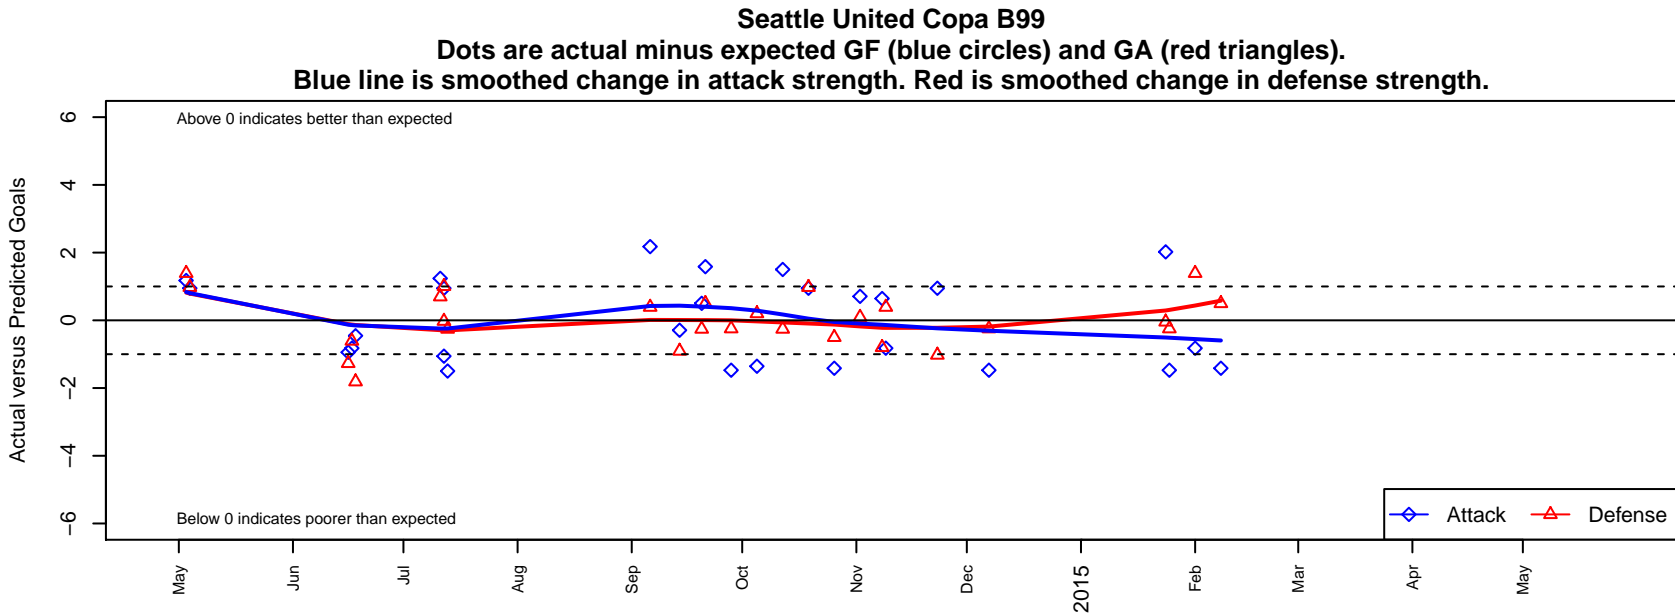

**attack and defense variance (black dot)
relative to other teams
and top 10 in region**

**attack and defense rating
relative to others at age
and all opponents in last 13 months**

Seattle United Copa B99

Seattle United
Seattle, WA
B99 total strength=1646
attack=19.95 defense=17.59
fall league = RCL B99 Div 1

alt names used:
Seattle United 99 Copa (WA) (SC)
SEATTLE UNITED B99 COPA (WA)
Seattle United B99 Copa A
SEATTLE UNITED B99 COPA (WA)
SEATTLE UNITED B99 COPA (WA)
Seattle United B99 Copa A

Venues played:
2013 WYS Championship B99
2014 Far West Regionals U14
2014 Nike Crossfire Challenge Gold U15
2014 RCL B99 Div 1
2014 WYS Championship B99