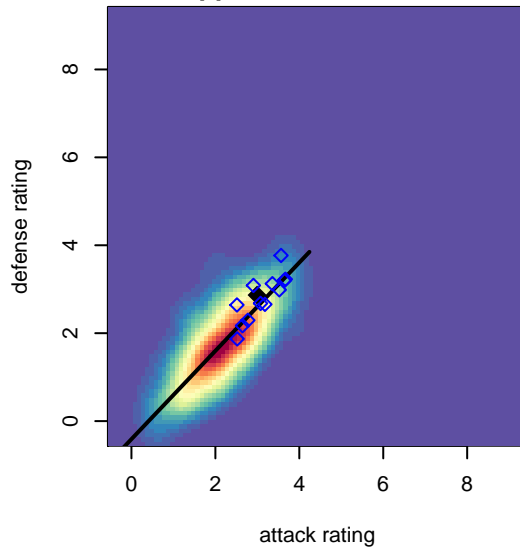

**attack and defense rating
relative to others at age
and all opponents in last 13 months**