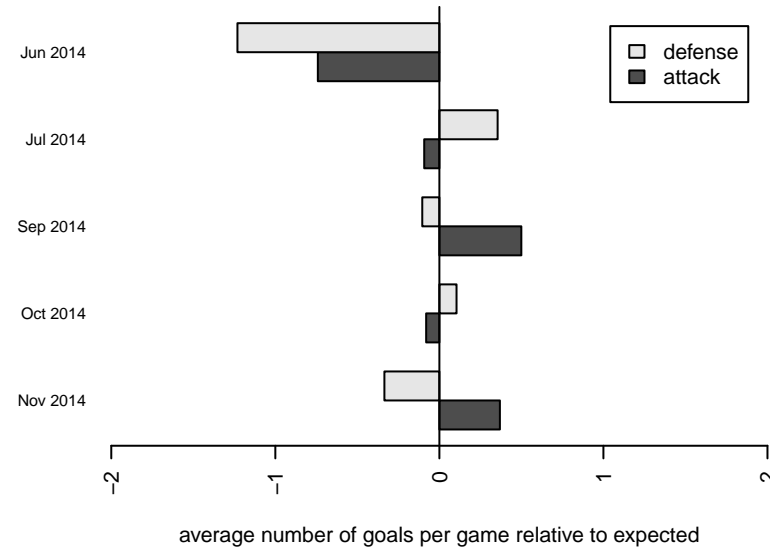

Performance relative to 13 month average