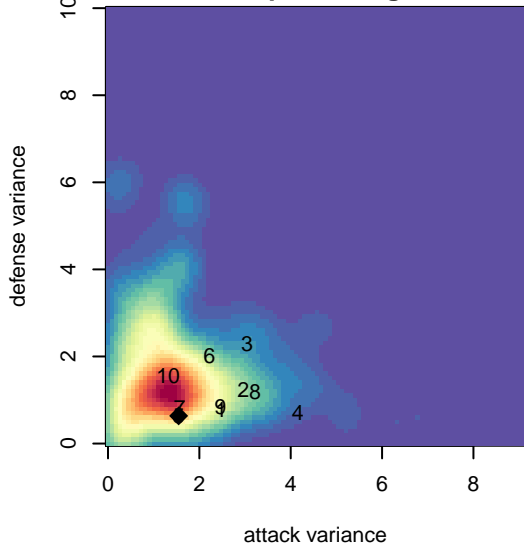

**attack and defense variance (black dot)
relative to other teams
and top 10 in region**