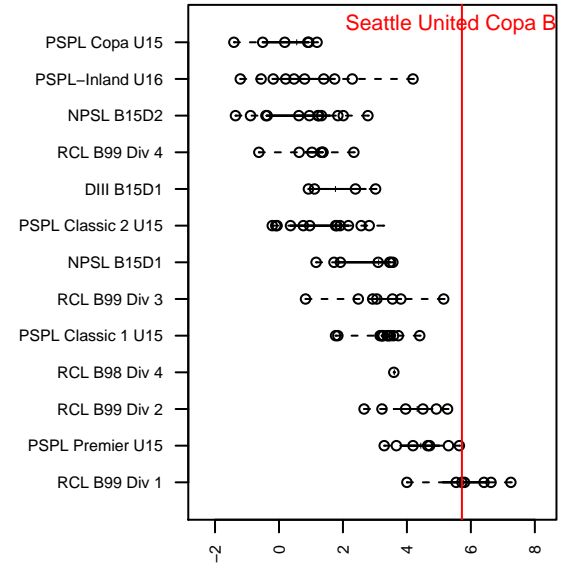

**attack and defense rating
relative to others at age
and all opponents in last 13 months**